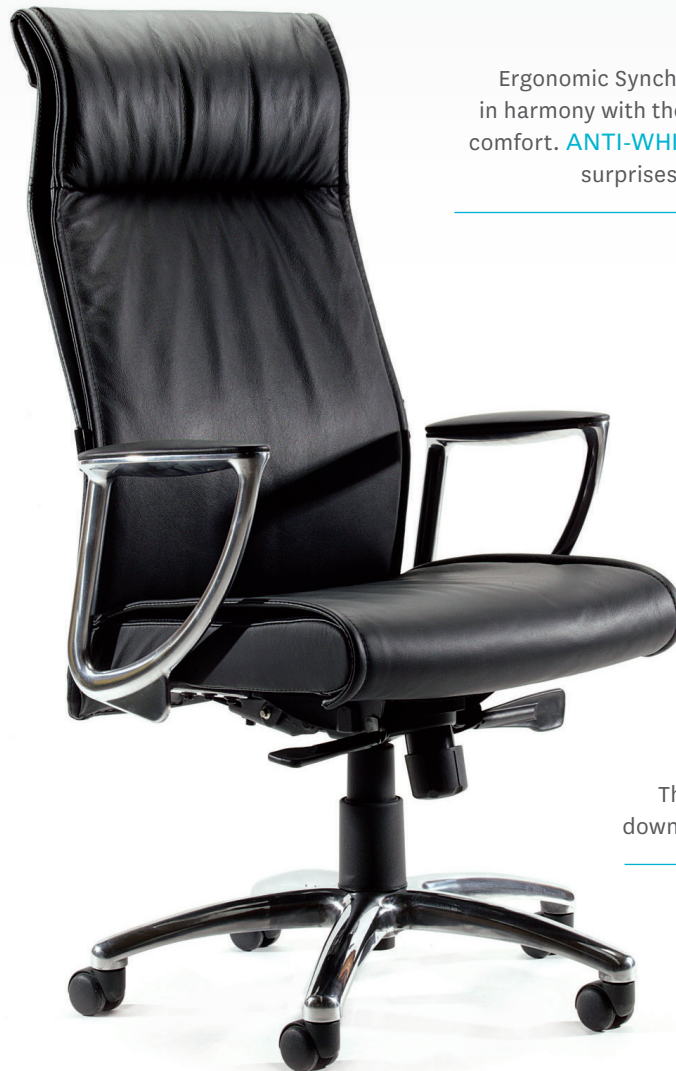

Bentley

Executive seating

10
Year
GUARANTEE

160
KG
RATING

10+
Hour
COMFORT

Quickship*
* If order received by 10am. KD only.

Understated **GOOD LOOKS** make this chair the preferred choice for high-profile offices & boardrooms.

Adjustable lumbar support is a thoughtful touch to ensure **ALL DAY COMFORT**.

Available in **BLACK LEATHER**.

Aluminium base super strong – built for a **LIFETIME OF USE**.

Ergonomic Synchro Mechanism moves the seat in harmony with the back recline – it's automatic comfort. **ANTI-WHIPLASH** protection eliminates surprises when adjusting the backrest.

Premium top grain **LEATHER UPHOLSTERY** is naturally soft and supple. You may struggle to stay awake!

These **GAS LIFTS** won't let you down – we guarantee them for life.

BENTLEY VISITOR

BENTLEY MIDBACK

BENTLEY HIGHBACK

BENTLEY MIDBACK

Seat height: 455-595mm
Seat width: 480mm
Seat depth: 475mm
Back height: 550mm

BENTLEY HIGHBACK

Seat height: 455-595mm
Seat width: 480mm
Seat depth: 475mm
Back height: 730mm