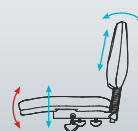

LARGE 60MM CASTORS make it easy to move.

Covered in Breathe Sky Blue

EVO MIDBACK

EVO HIGHBACK

EVO HIGHBACK
OPTIONAL ARMS

EVO MIDBACK

Seat height: 460-590mm
Seat width: 510mm
Seat depth: 490mm
Back height: 400mm

EVO HIGHBACK

Seat height: 460-590mm
Seat width: 510mm
Seat depth: 490mm
Back height: 500mm

2 LEVER

• Seat height, back height & back angle adjustments.

3 LEVER

• Extra Seat tilt adjustment

KNIGHT

knightgroup.co.nz