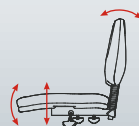

PUSH-PULL RATCHET BACKREST.

It's never been easier to adjust the height of your back.

PREMIUM QUALITY GAS SPRINGS. These ones won't let you down - we guarantee them for life.

Our reinforced nylon/fibreglass star bases are **EXTRA STRONG AND TESTED TO 1130KG.**

LARGE 60MM CASTORS make it easy to move.

Covered in Breathe Baby Blue

FORM HIGHBACK
OPTIONAL ARMS

FORM HIGHBACK
Seat height: 460-590mm
Seat width: 510mm
Seat depth: 480mm
Back height: 505mm

3 LEVER •
Seat height, seat
angle & back angle
adjustments.