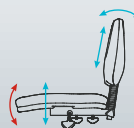

# Holly

Task Seating

**2 OR 3 LEVER ERGONOMIC MECHANISM.** That's more adjustment for more comfort.

**LIFETIME GUARANTEE ON GASLIFT** – compare that!

Our reinforced nylon/fibreglass star bases are **EXTRA STRONG.**

**ALL-DAY-COMFORT** at exceptional value.

**FULLY SUPPORTIVE HIGHBACK** with pronounced lumbar.

HOLLY MIDBACK

HOLLY HIGHBACK  
OPTIONAL ARMS

**HOLLY MIDBACK**  
Seat height: 460-590mm  
Seat width: 490mm  
Seat depth: 470mm  
Back height: 400mm

**HOLLY HIGHBACK**  
Seat height: 460-590mm  
Seat width: 490mm  
Seat depth: 470mm  
Back height: 490mm

**2 LEVER** •  
Seat height, back height & back angle adjustments.  
**3 LEVER** •  
Extra Seat tilt adjustment