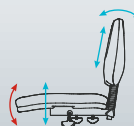

Merge

Task Seating

Latest style wrap-around
ERGONOMIC BACK REST.

CONTOURED SEAT AND BACK
for long term comfort.

2 OR 3 LEVER ERGONOMIC MECHANISM. That's more adjustment for more comfort.

High-density seat cushion.

Our reinforced nylon/fibreglass star bases are **EXTRA STRONG AND TESTED TO 1130KG.**

Covered in Breathe Plum

MERGE MIDBACK

MERGE HIGHBACK
OPTIONAL ARMS

MERGE MIDBACK
Seat height: 450-580mm
Seat width: 520mm
Seat depth: 450mm
Back height: 470mm

MERGE HIGHBACK
Seat height: 450-580mm
Seat width: 520mm
Seat depth: 450mm
Back height: 560mm

2 LEVER •
Seat height, back height & back angle adjustments.
3 LEVER •
Extra Seat tilt adjustment

KNIGHT
knightgroup.co.nz
0800 143 143