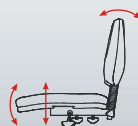

This star base is extra large, strong and **TESTED TO 1130KG.**

LARGE 60MM CASTORS. A big chair needs big wheels!

Covered in Breathe Tomato Red

PLYMOUTH
OPTIONAL ARMS

PLYMOUTH
Seat height: 485-615mm
Seat width: 565mm
Seat depth: 540mm
Back height: 585mm

3 LEVER •
Seat height, seat
angle & back angle
adjustments.

K KNIGHT
knightgroup.co.nz
0800 143 143